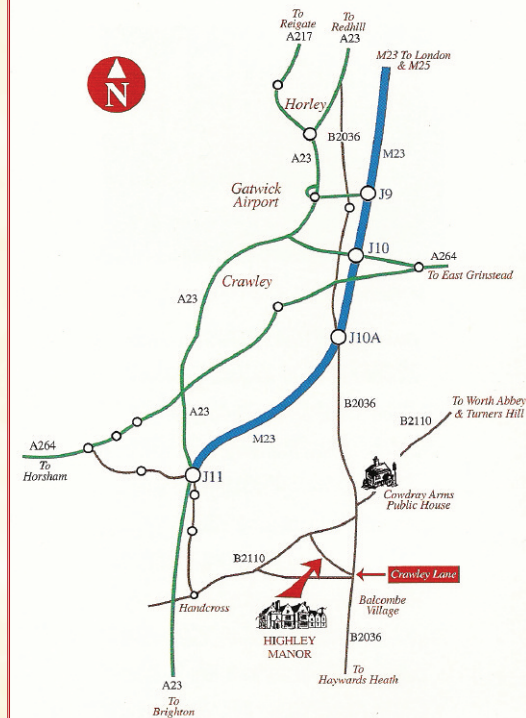

# Highley Manor Hotel

## HOW TO GET TO HIGHLEY MANOR

### FROM THE NORTH

Leave M23 at Junction 10A and turn left towards Balcombe on B2036. Take the first right hand turn towards Brighton/Handcross. Crawley Lane is the first turning on the left (0.8 miles).

### FROM THE SOUTH

Leave A23 at Handcross. Turn right, then left through Handcross village. At first roundabout turn right towards Turners Hill. Crawley Lane is the second road on the right which is exactly 2.7 miles from the roundabout.